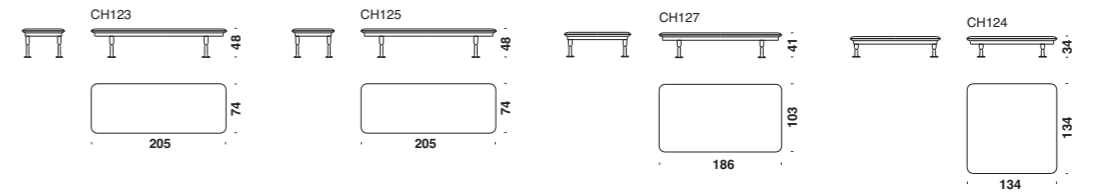

Bouquet
design by
Tokujin Yoshioka
2008

Capitello
design by
Rajiv Saini
2009

Charpoy
design by
N.Doshi & J.Levien
2007