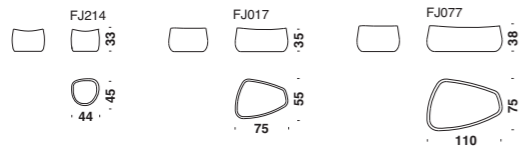

Fjord
design by
Patricia Urquiola
2002