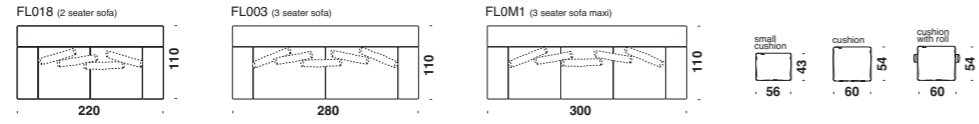

Field
design by
Patricia Urquiola
2008