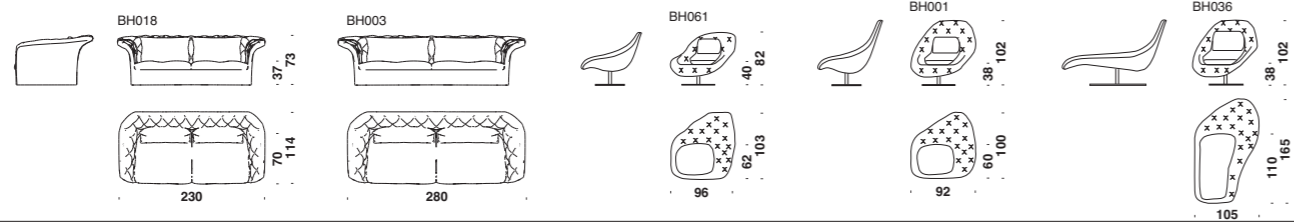

Bohemian
design by
Patricia Urquiola
2008