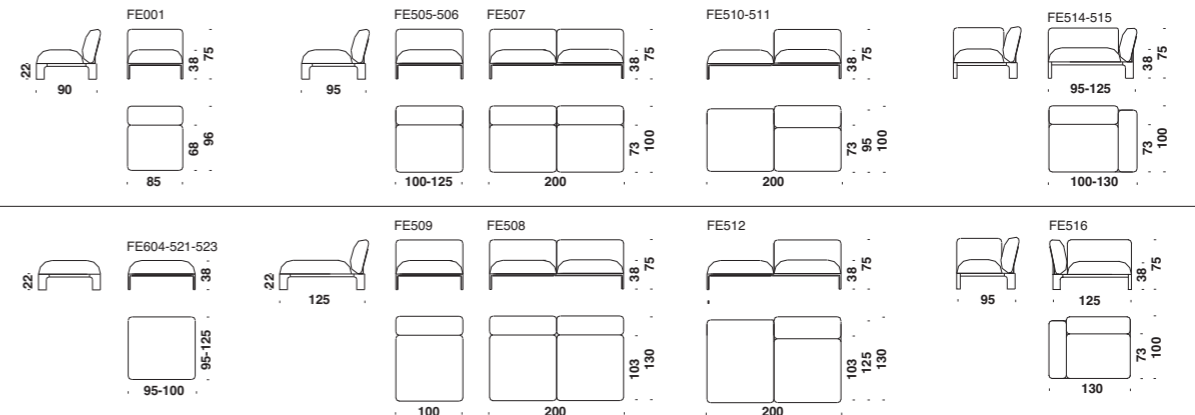

Fergana
design by
Patricia Urquiola
2009