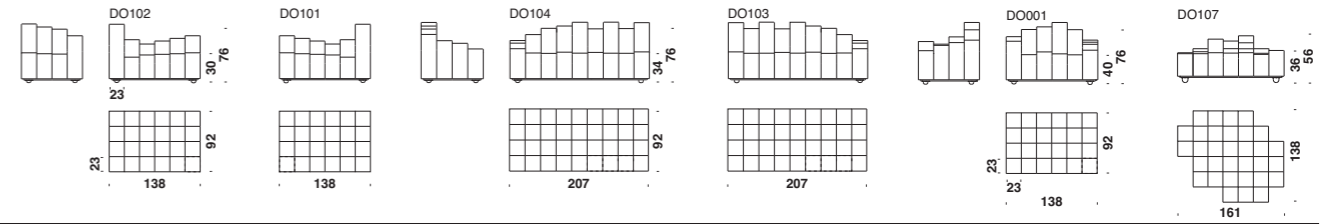

Bouquet
design by
Tokujin Yoshioka
2008

Capitello
design by
Rajiv Saini
2009

Charpoy
design by
N.Doshi & J.Levien
2007

Deck One
design by
Francesco Rota
2011

Dew
design by
Nendo
2009

Do-lo-rez
design by
Ron Arad
2008