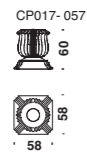

Capitello
design by
Rajiv Saini
2009