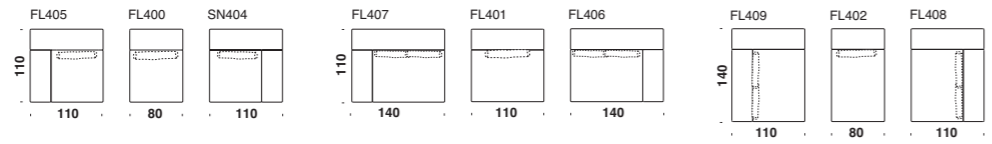

Field
design by
Patricia Urquiola
2008