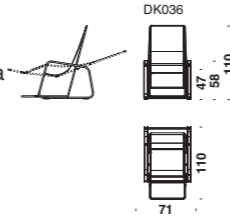

Bouquet
design by
Tokujin Yoshioka
2008

Capitello
design by
Rajiv Saini
2009

Charpoy
design by
N.Doshi & J.Levien
2007

Deck One
design by
Francesco Rota
2011

Dew
design by
Nendo
2009

Do-lo-rez
design by
Ron Arad
2008