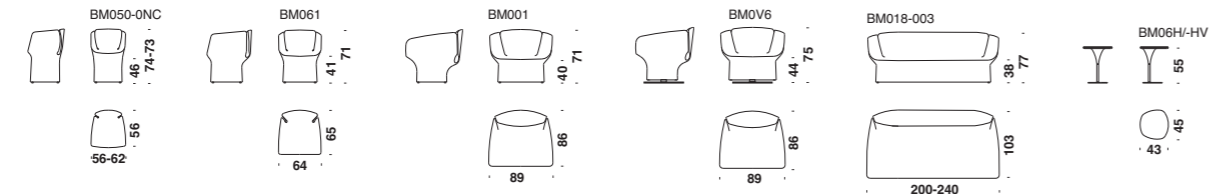

Binta
design by
Philippe Bestenheider
2009

Bloomy
design by
Patricia Urquiola
2004