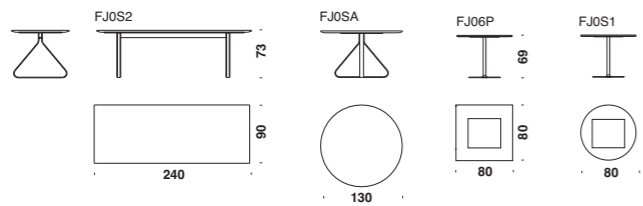

Fjord
design by
Patricia Urquiola
2002