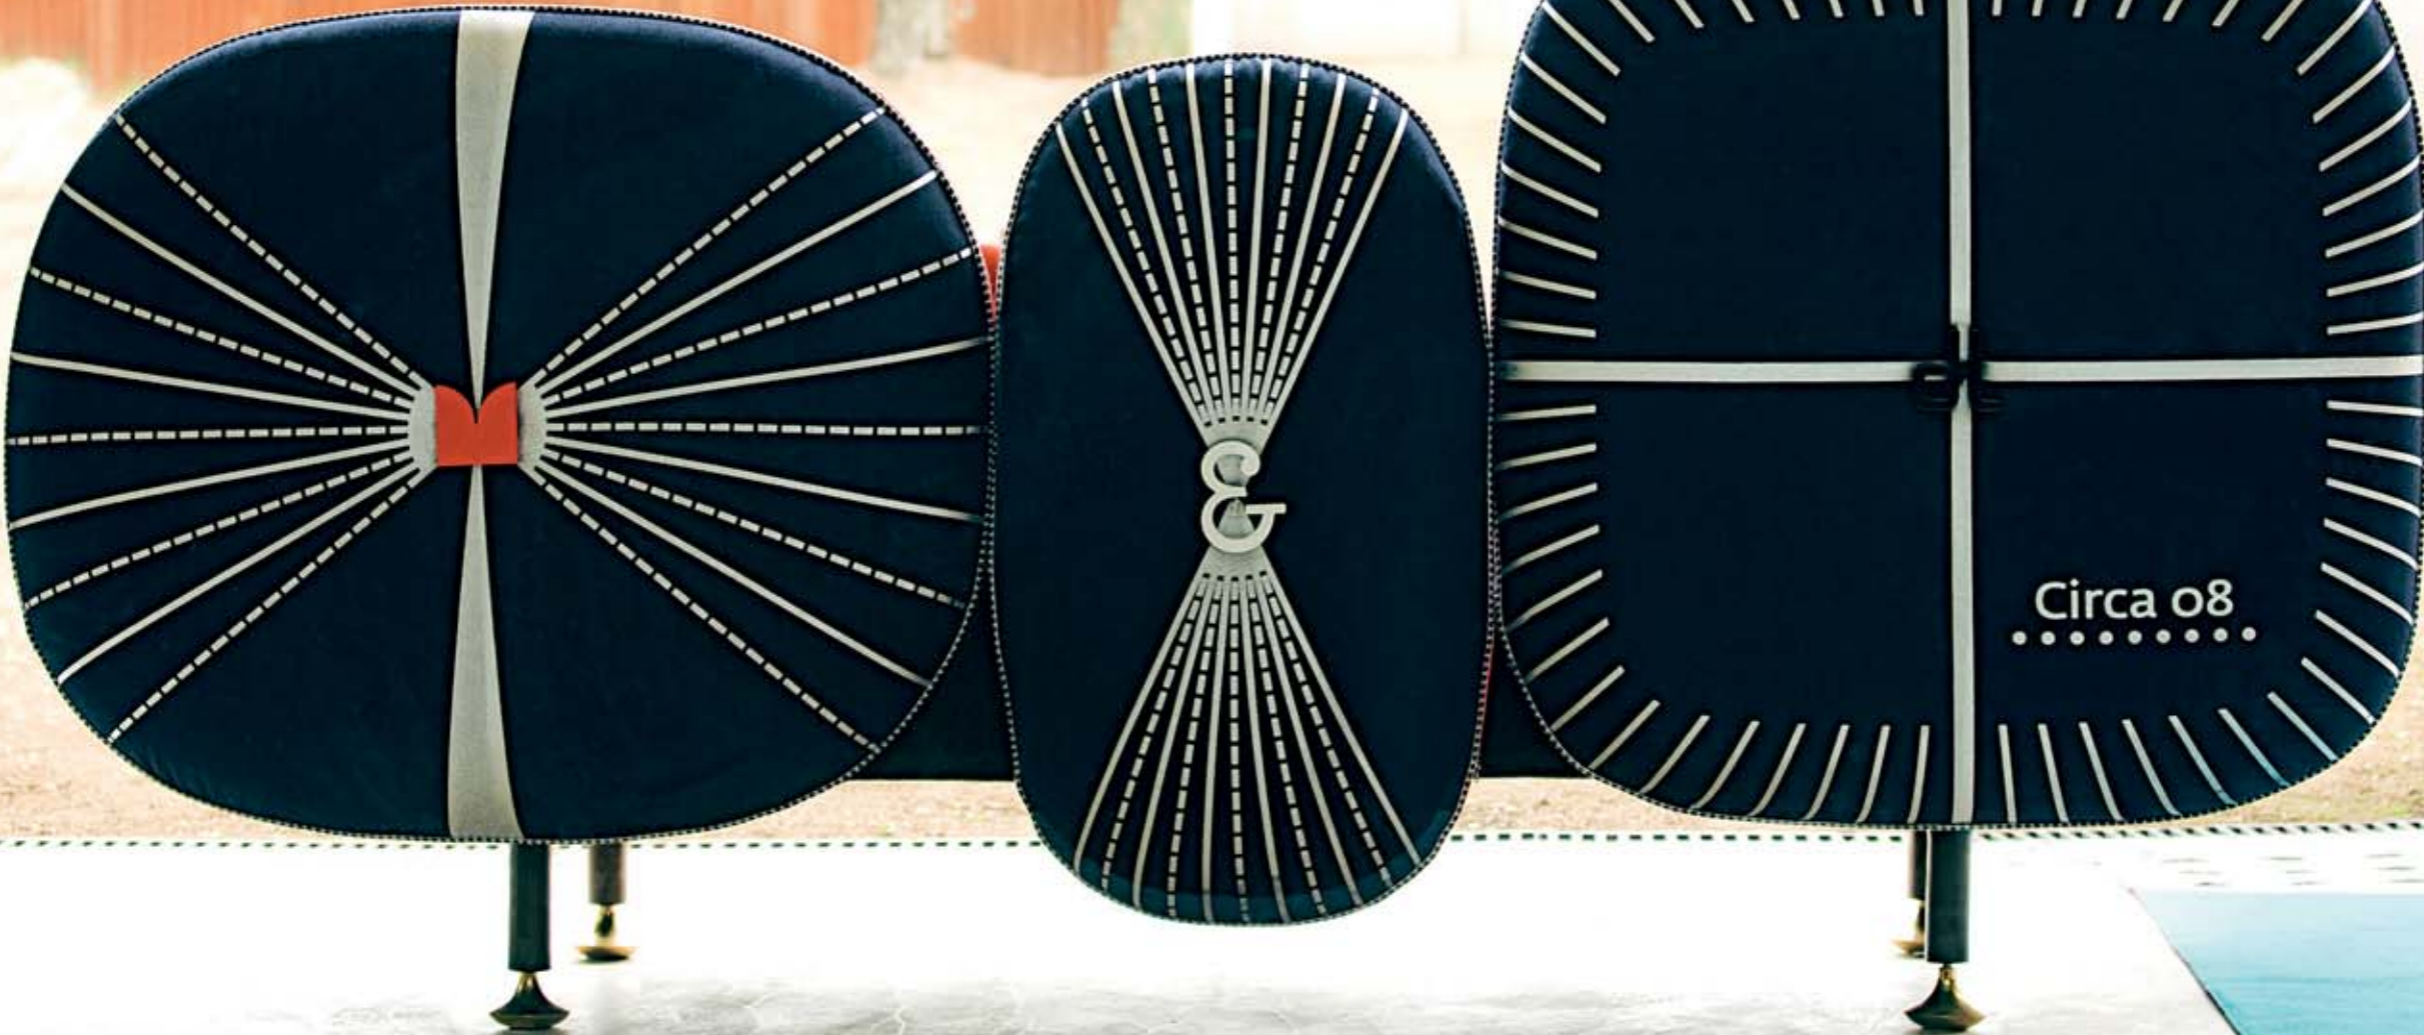

MY
BEAUTIFUL
BACKSIDE