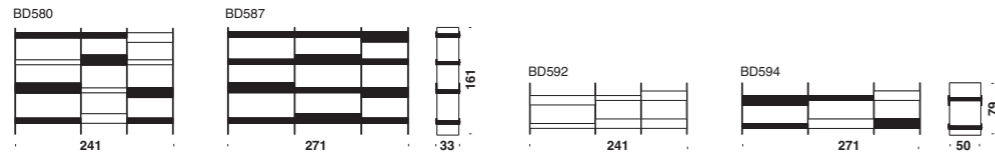

B-side
design by
Patricia Urquiola
2007