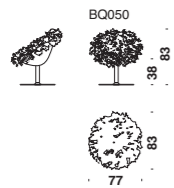

Bouquet
design by
Tokujin Yoshioka
2008