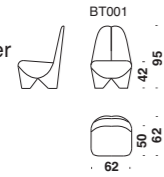

Binta
design by
Philippe Bestenheider
2009