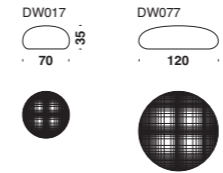

Bouquet
design by
Tokujin Yoshioka
2008

Capitello
design by
Rajiv Saini
2009

Charpoy
design by
N.Doshi & J.Levien
2007

Deck One
design by
Francesco Rota
2011

Dew
design by
Nendo
2009

Do-lo-rez
design by
Ron Arad
2008