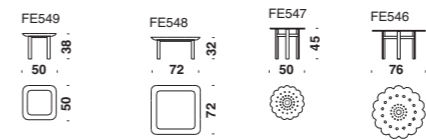

Fergana
design by
Patricia Urquiola
2009