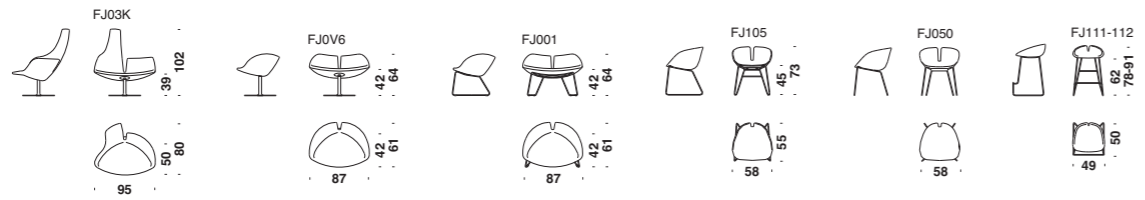

Fjord
design by
Patricia Urquiola
2002