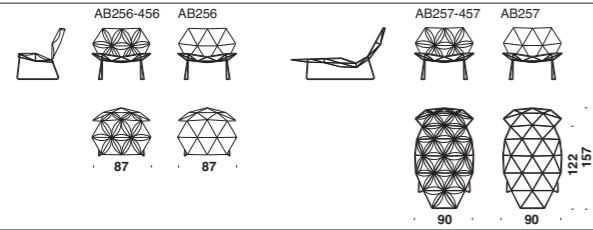

Antibodi
design by
Patricia Urquiola
2006