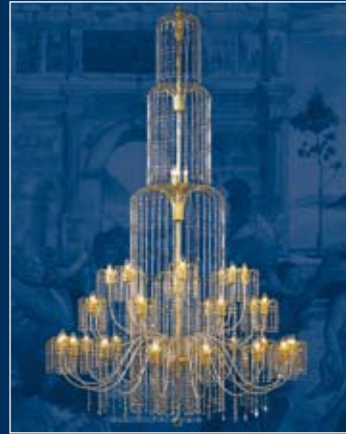

ROYAL CRYSTAL COLLECTION

Art. 406/35
Ø 155 cm (in. 61.02)
H 190 cm (in. 74.80)
Kg 26 (Lb. 57.31)
35xMAX 60W