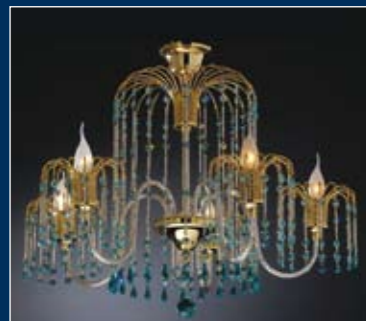

Art. 406/5-B
Ø 75 cm (in. 29,52)
H 45 cm (in. 17,71)
Kg 5 (Lb. 11,02)
5xMAX 60W