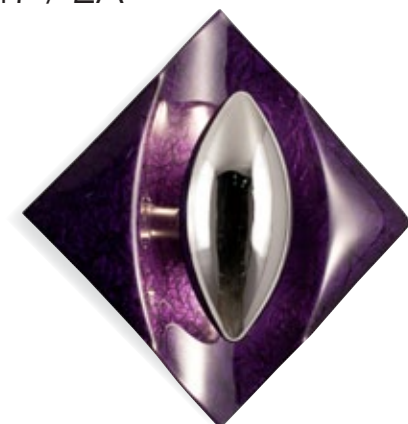

finitura finish

vetro argento, particolari in cromo
silver glass , chrome parts

art. GD 047 / 2A