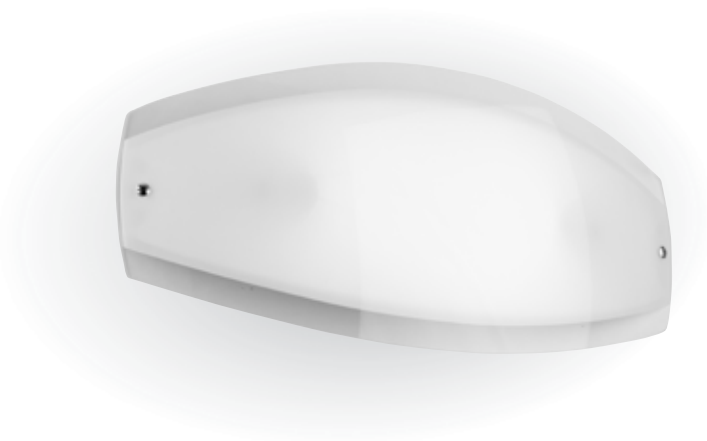

art. GD 031/1A-3

misure measures

L 49 cm x sp 7 cm x h 23 cm

lampadine bulbs

2 x E27 60 Watt

finitura finish

Montatura bianca con particolari cromo
vetro bianco con fasce trasparenti

*White structure with chrome parts
white glass with clear bands*