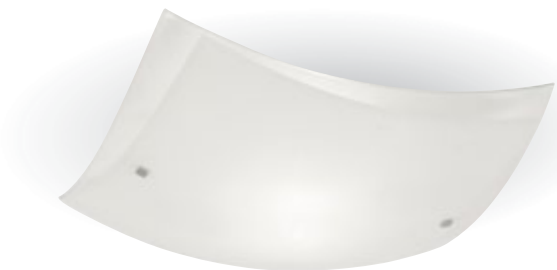

art. GD 030/1S

**misure measures**

ø 50 cm

lampadine bulbs

1 x E27 60 Watt

finitura finishMontatura cromo
vetro bianco con decori floreal*Chrome structure
white glass with floral decor*

art. GD 031/PL30

misure measures