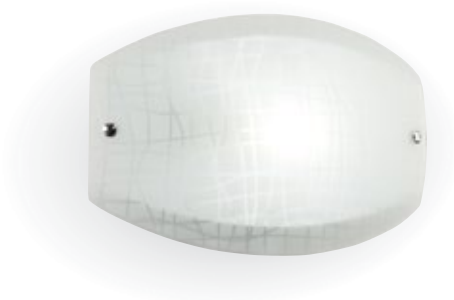

ø 50 cm

lampadine bulbs

3 x E27 60 Watt

finitura finish

Montatura bianca con ganci cromo
vetro satinato decoro Club

*white structure with chrome hooks
satin glass Club decor*

art. GD 046 / A-1

misure measures