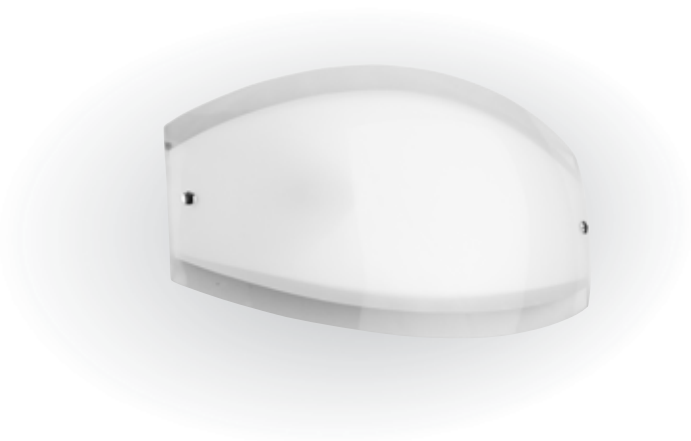

art. GD 031/1A-2

misure measures

L 35 cm x sp 6 cm x h 21 cm

lampadine bulbs

1 x E27 60 Watt

finitura finish

Montatura bianca con particolari cromo
vetro bianco con fasce trasparenti

*White structure with chrome parts
white glass with clear bands*