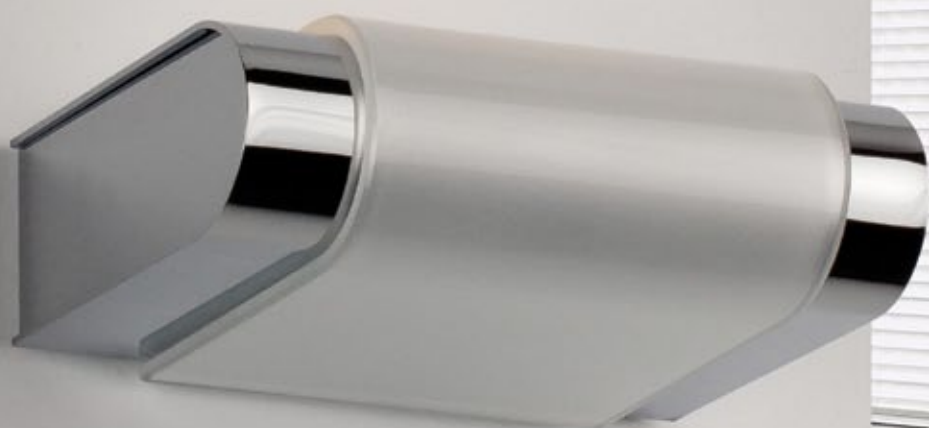

art. 8506/1A

misure measures

L 14,5 cm x sp 10,5 cm x h 5 cm

lampadine bulbs

Led 10 Watt 230 volt
650 lumen - 65 lm/watt - 3200 K°

finitura finish

Cromo, vetro satinato
Chrome, satin glass

Acciaio spazzolato, vetro satinato
Brushed steel, satin glass

finitura finish

Bianco opaco, vetro satinato
Opaque white, satin glass

Grigio, vetro satinato
Grey, satin glass