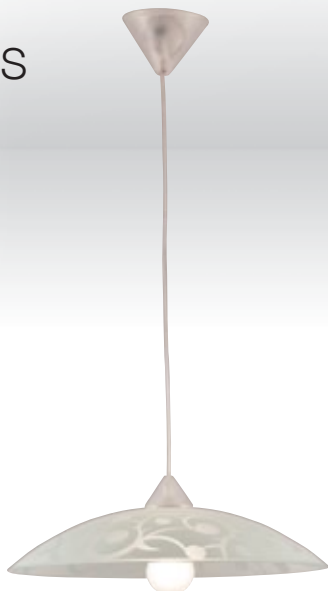

art. GD 044 / 1S

misure measures

ø 40 cm

lampadine bulbs

1x E14 40 Watt

finitura finish

vetro satinato decoro Dreams
satin glass with Dreams decor