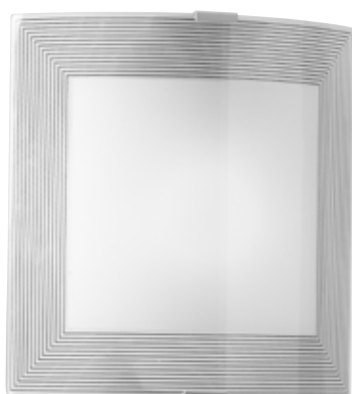

lampadine bulbs

1 x E27 60 Watt

finitura finish

Vetro bianco con decoro a righe nere
White glass with black stripes decor

art. GD 029/1AG

misure measures

L 26 cm x sp 9 cm x h 25 cm

lampadine bulbs