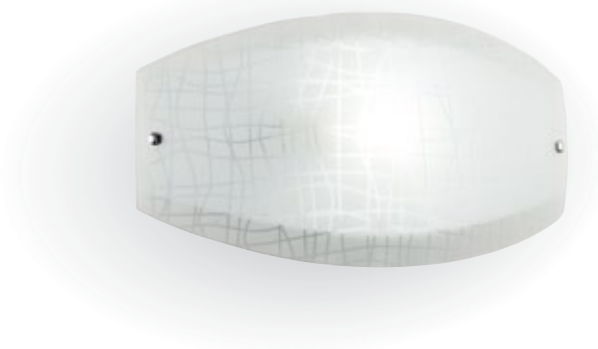

L 26 cm x 5 cm x h 20 cm

lampadine bulbs

1 x E14 40 Watt

finitura finish

Montatura bianca con particolari
cromo vetro satinato decoro Club
*white structure with chrome parts
satin glass Club decor*

art. GD 046 / A-2