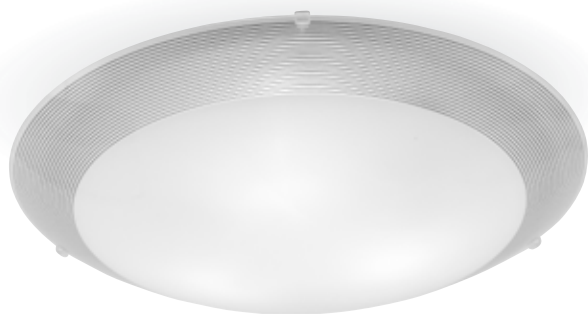

art. GD 029/PL30

misure measures

ø 30 cm

lampadine bulbs

1 x E27 60 Watt

finitura finish

Vetro bianco con decoro a righe nere
White glass with black stripes decor