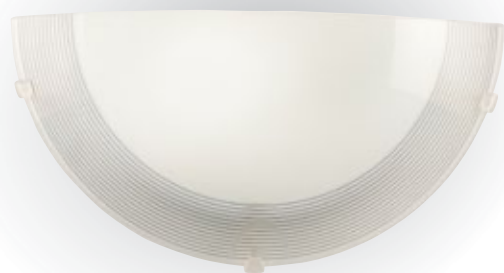

ø 50 cm

lampadine bulbs

3 x E27 60 Watt

finitura finish

Vetro bianco con decoro a righe nere
White glass with black stripes decor

art. GD 029/1A

misure measures

L 30 cm x sp 8 cm x h 15 cm