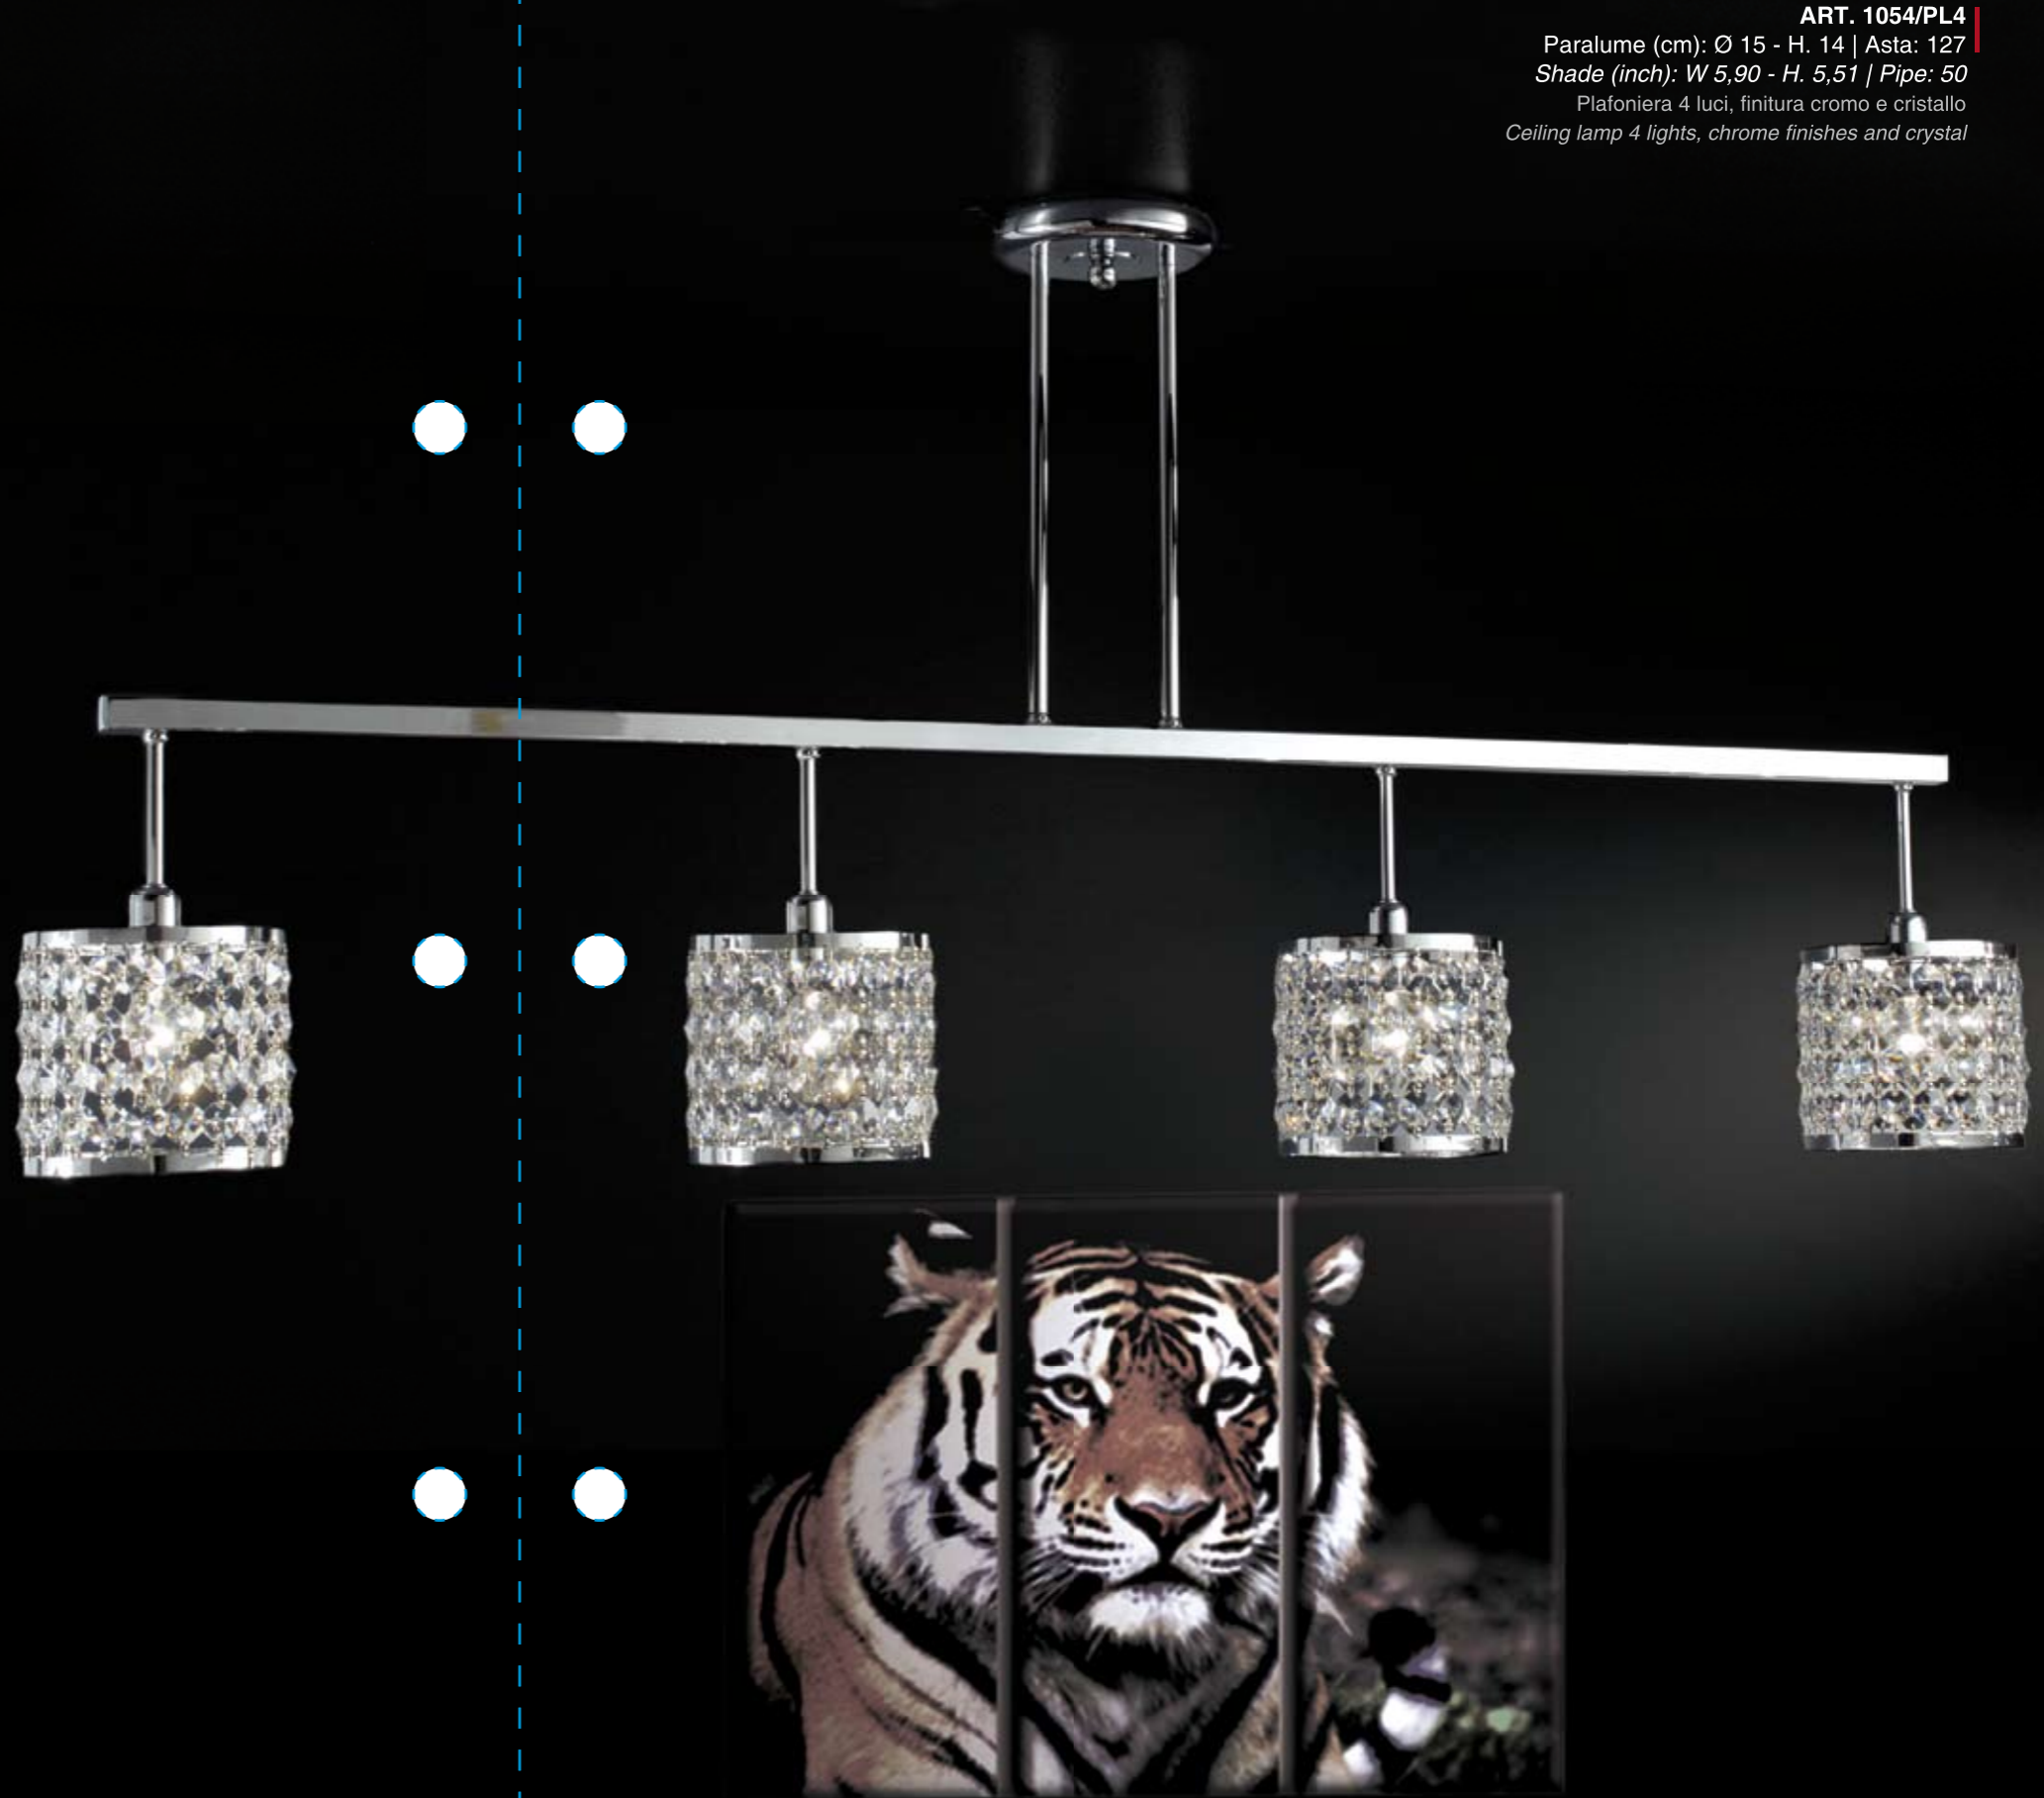

ART. 1054/PL4

Paralume (cm): Ø 15 - H. 14 | Asta: 127

Shade (inch): W 5,90 - H. 5,51 | Pipe: 50

Plafoniera 4 luci, finitura cromo e cristallo

Ceiling lamp 4 lights, chrome finishes and crystal