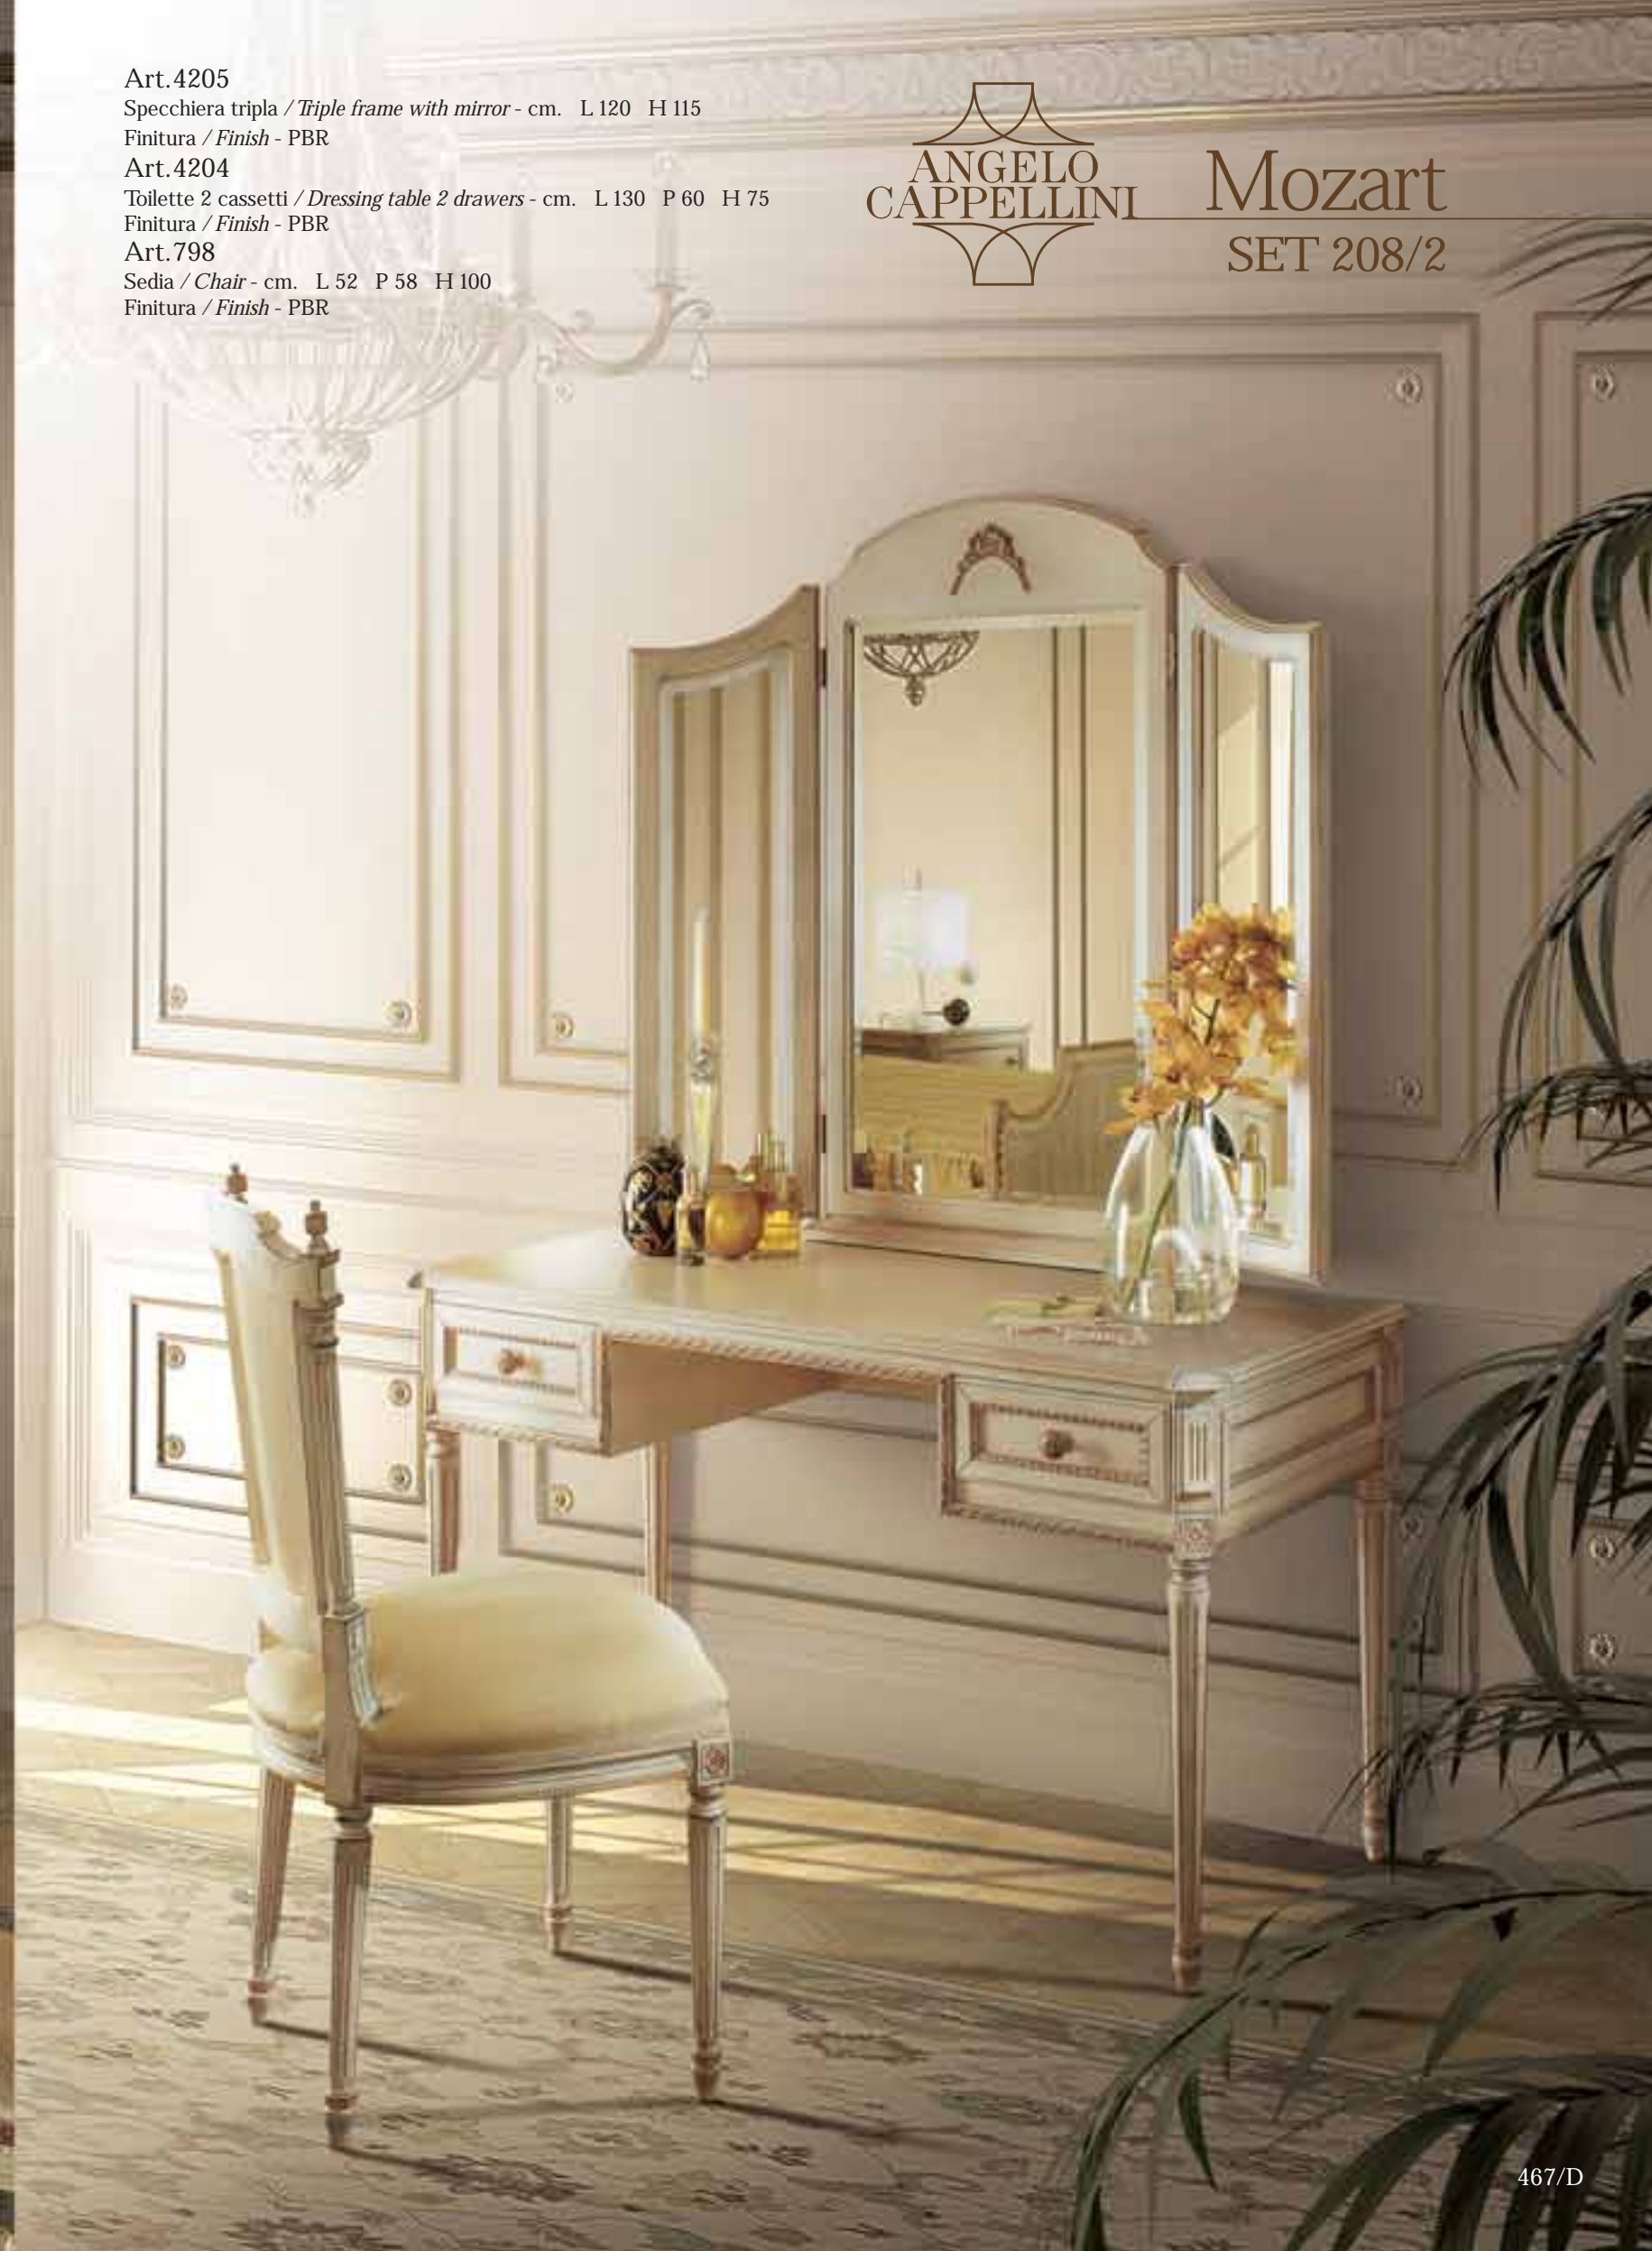

Art.4202
Comò 9 cassetti / Chest 9 drawers - cm. L 202 P 52 H 90
Finitura / Finish - PBR

Art.4205
Specchiera tripla / Triple frame with mirror - cm. L 120 H 115
Finitura / Finish - PBR
Art.4204
Toilette 2 cassetti / Dressing table 2 drawers - cm. L 130 P 60 H 75
Finitura / Finish - PBR
Art.798
Sedia / Chair - cm. L 52 P 58 H 100
Finitura / Finish - PBR

ANGELO
CAPPELLINI

Mozart
SET 208/2